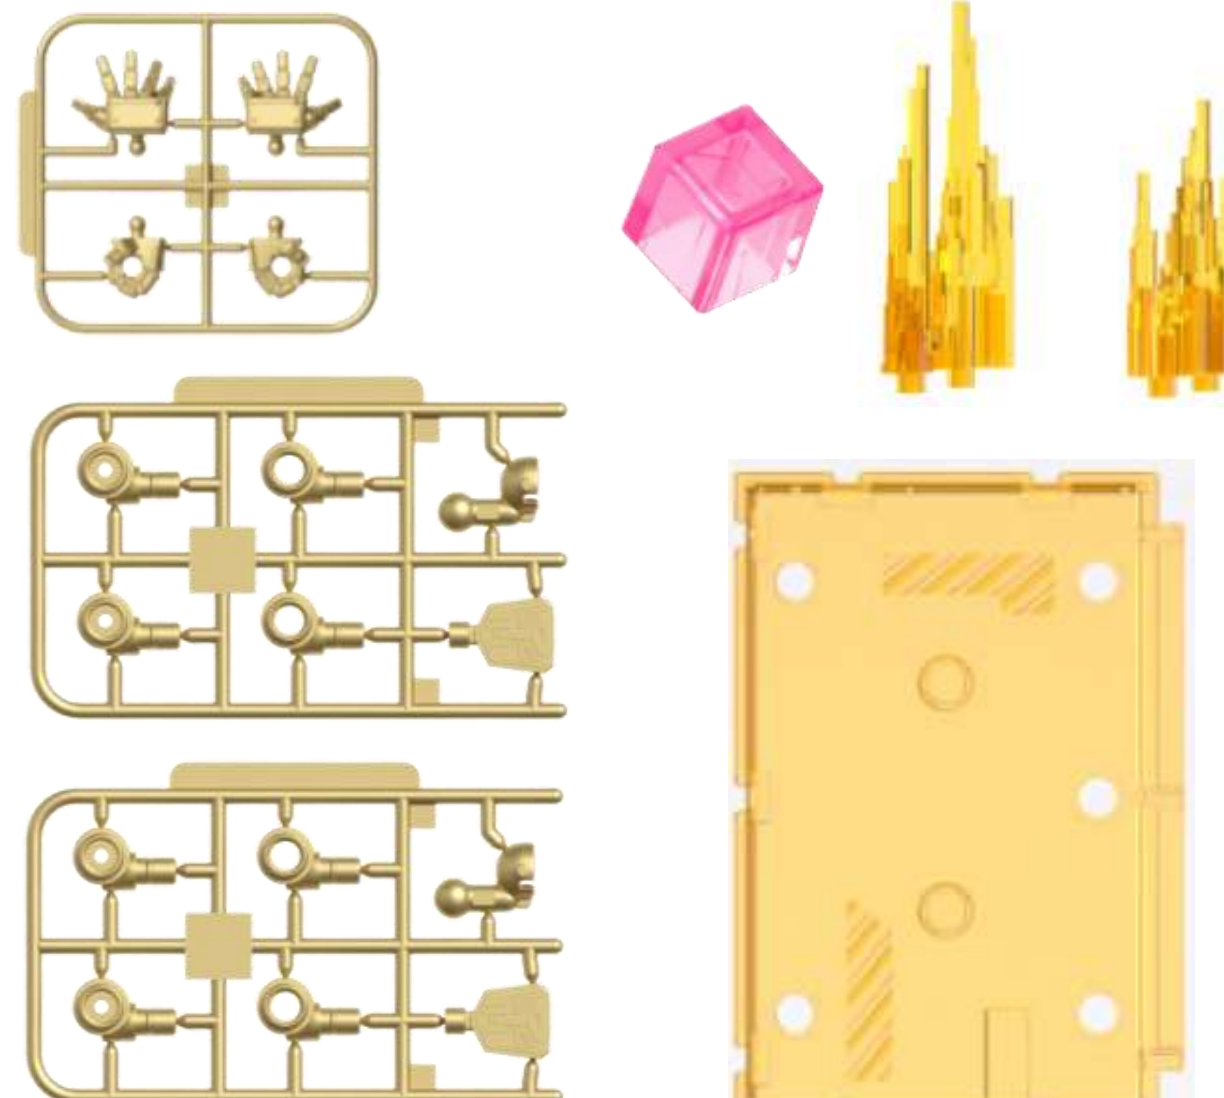

# Contents

TRANSFORMERS

布鲁可  
中国积木 原创品牌

x1

x1

## Model Kits x 5

30 pieces + / unit & role card

x2

x1

## Base & Accessories x 5

2 slides of ball-joints, 1 slide of hand model, 1 base, accessories / unit

x1