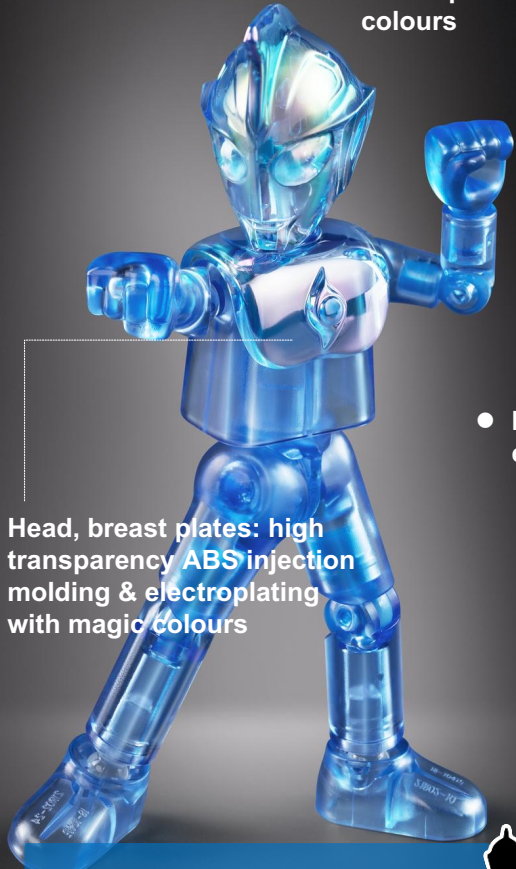

GV03
Phantom Cosmos

Detail Restoration

- Head: high transparency ABS injection molding & electroplating with magic colours