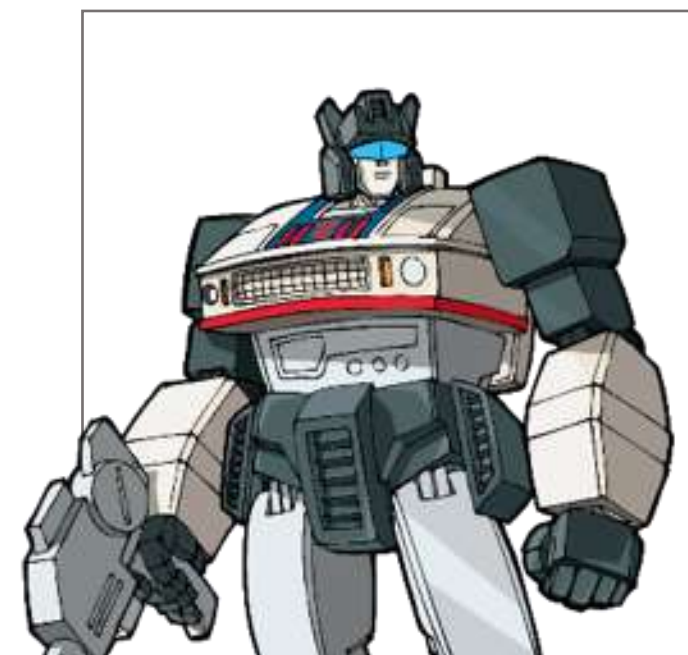

Galaxy Version 01 ROLL OUT  
Retail-ready solution

Each Character  
Approx. 10 cm tall

**Galaxy Version 01**  
**Roll OUT**

**TRANSFORMERS** Galaxy Version 01

**9+1 Figures**

*Raise an army of Cybertron robots!*

Optimus Prime

Ratchet

Ironhide

Megatron

Optimus Prime  
(Secret Figure)

Jazz

Prowl

Bluestreak

Thundercracker

Skywarp

**Autobots VS Decepticons**

All the selected characters are the first batch of Transformers to land on the earth.

**Galaxy Version 01**  
**Roll OUT**

**TRANSFORMERS** Galaxy Version 01