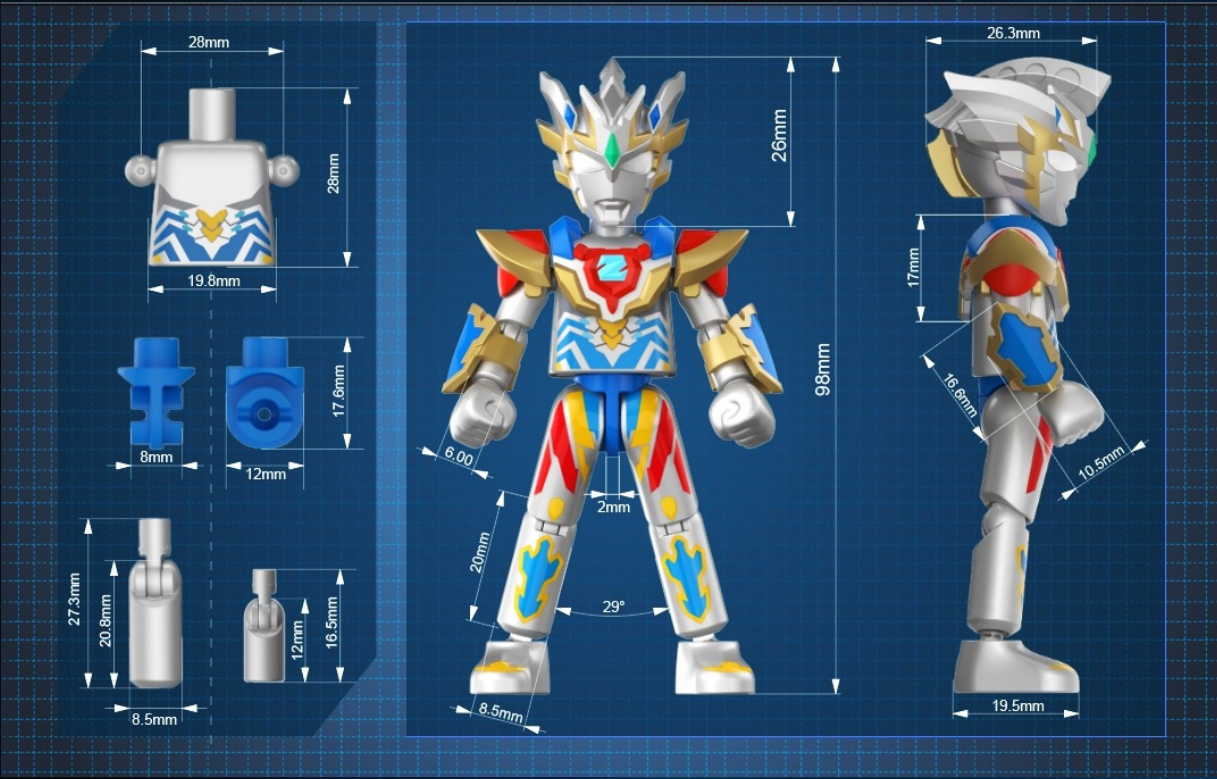

# Powerful IP + Ingenious Design

presenting the strongest miracles of legendary heroes

**Building experiential**

**Detail restoration**

**Light-emitting device**

\* Exclusive gameplay of Shining version

**Collectable**

The first 10cm figures in the industry  
The fittest size for collection and display  
verified by the market and consumers  
**14 movable joints restore iconic POSE**

Product physical photos