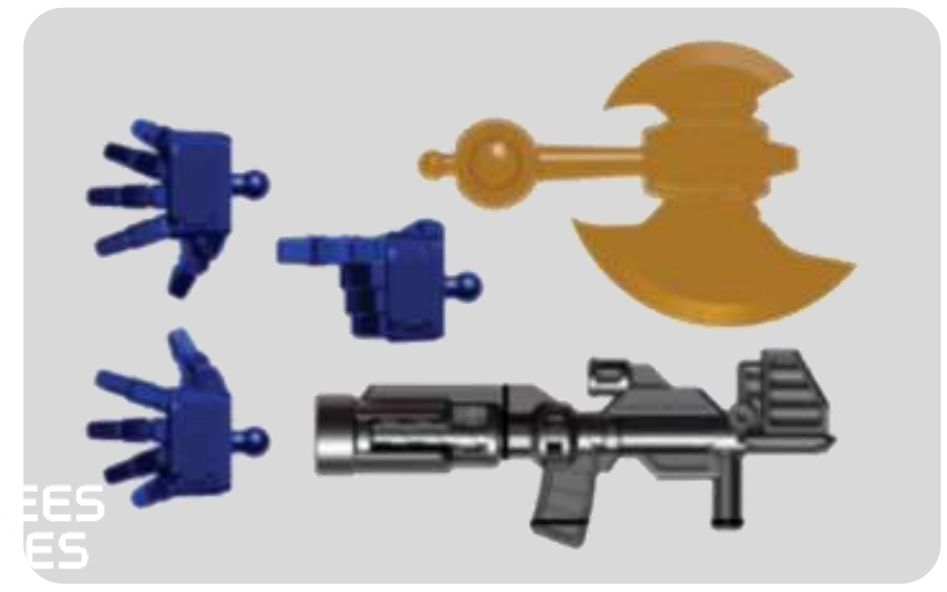

Thundercracker

Skywarp

**Autobots VS Decepticons**

All the selected characters are the first batch of Transformers to land on the earth.

**Galaxy Version 01**  
**Roll OUT**

**TRANSFORMERS** Galaxy Version 01

**Optimus Prime (Secret Figure)**

- **Metallic paint texture**
- **Ratio: 1/36**

BLOKEES

Galaxy Version 02 SOS  
Retail-ready solution

Each Character  
Approx. 10 cm tall

**Galaxy Version 02**  
**SOS**

**TRANSFORMERS** Galaxy Version 02