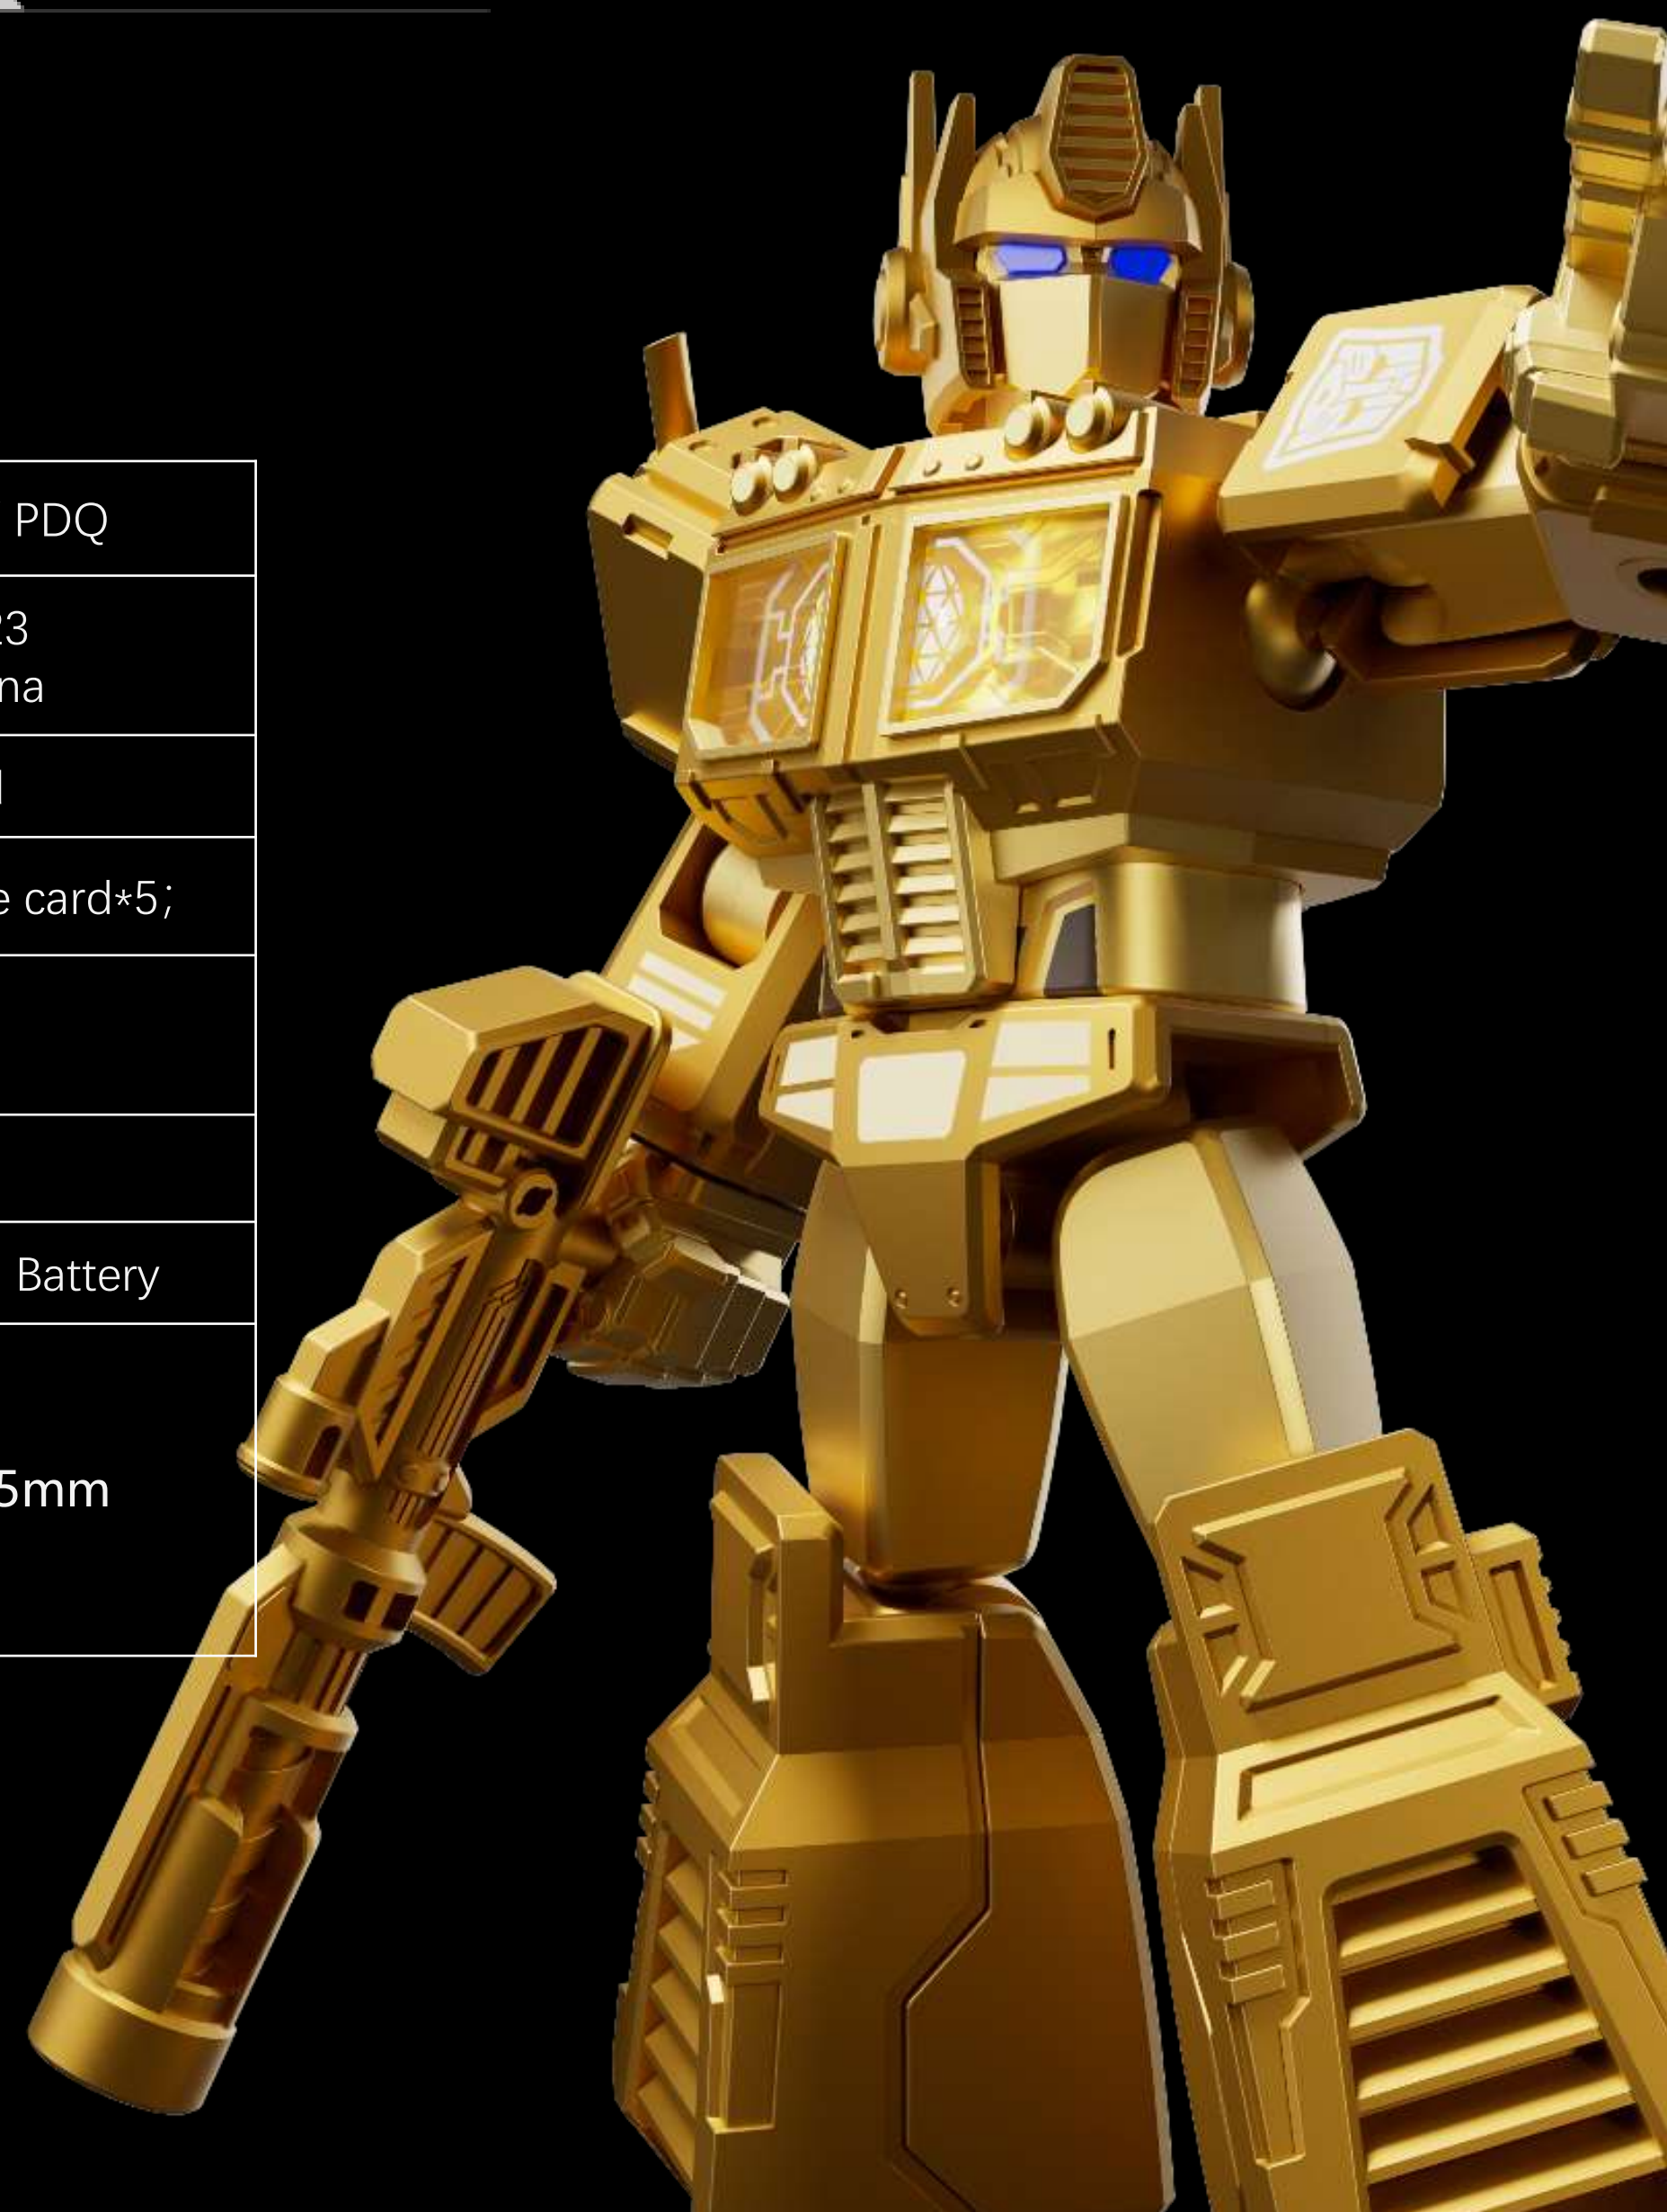

Series	XV	Price	¥ 399 RMB / PDQ
Item	71191	Oneself	10th DEC 2023 Mainland China
Product Name	The Golden Lagoon 01	Age	10+ years old
Container	model kits pack*5, basex5, accessories, introduction*1,role card*5;		
Package Materail	Paper		
Pieces	Around 250 pcs	Package Size	6 in1
Package Size	325*325*75mm	Material	ABS、PCBA、Battery
QA Standard	GB6675.1-2014 GB6675.2-2014 GB6675.3-2014 GB6675.4-2014 GB1986.5-2005	Outside Box Size	500*340*345mm