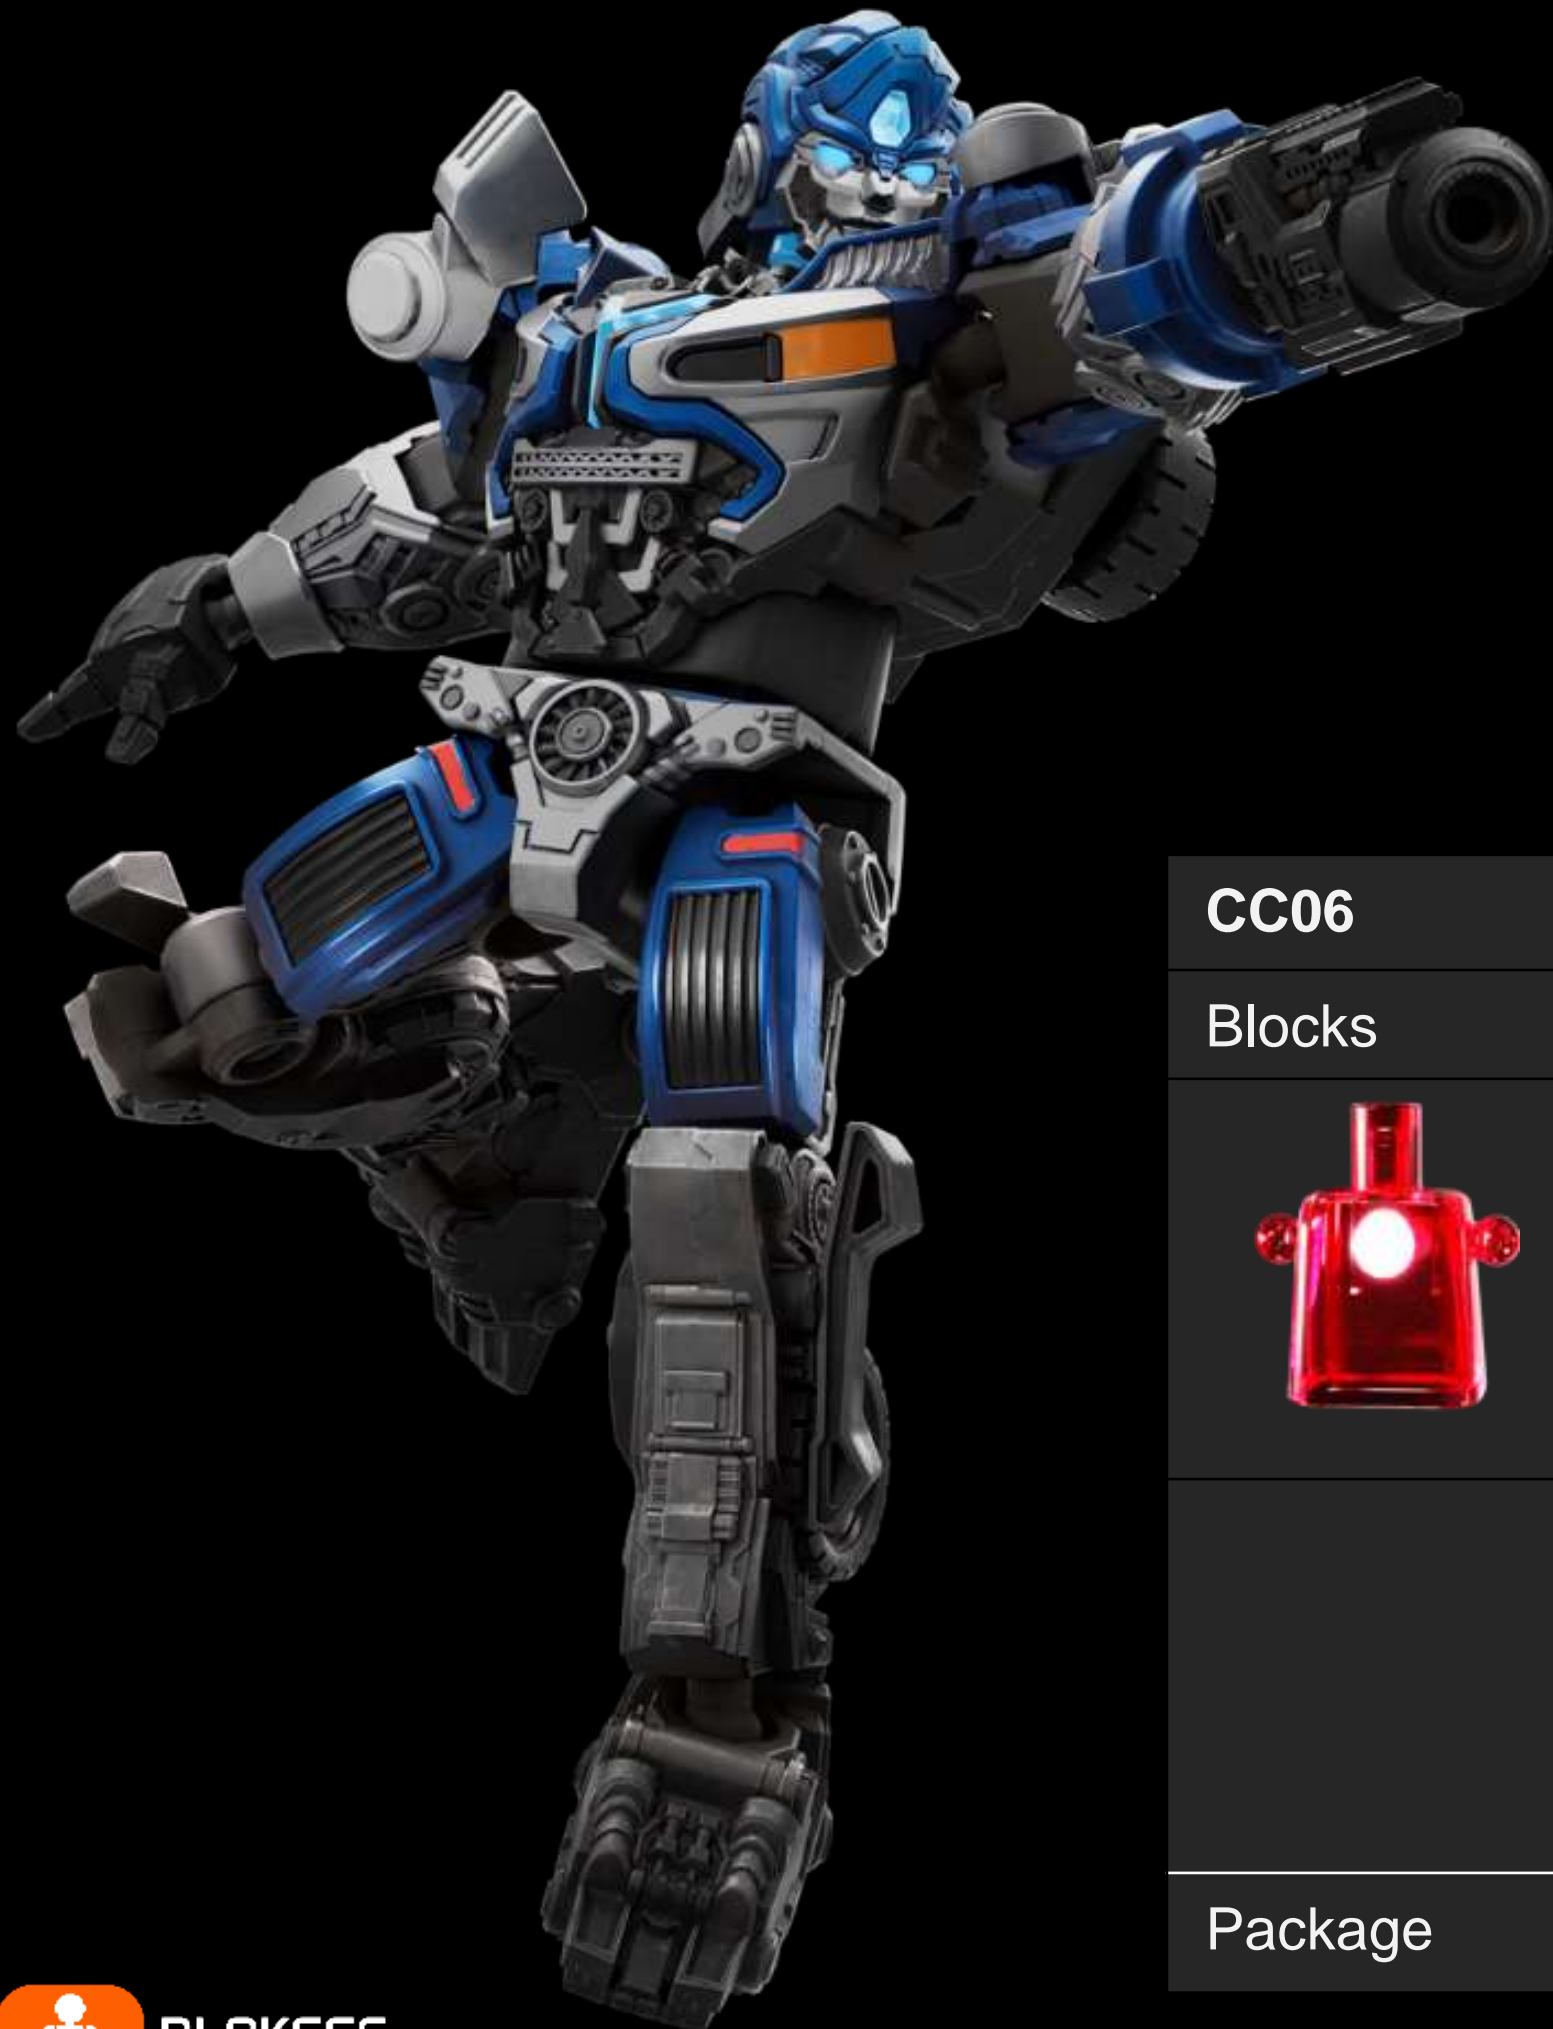

CLASSIC CLASS 06

Mirage

TRANSFORMERS

Mirage
(movie version)

CC06	Mirage
Blocks	About 66pcs
	Luminous part x 1 (Eyes and chest glow)
	Weapons & Accessories
Package	250 x 150 x 75 mm