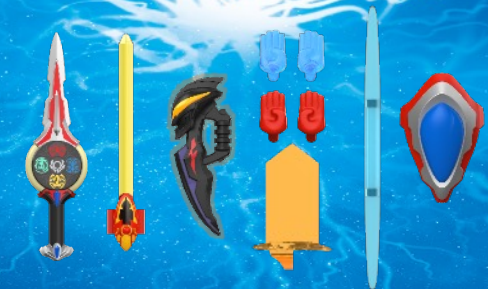

- Laser TPU cloak

SV02  
Glitter Trigger Eternity  
(Shining)

- Head, breast plates: electro-gilding & laser carving

GV04  
Pega

# Galaxy Version

basic figures + secret figures

the most complete characters  
the highest concentration of iteration

Ultraman figures with a wealth of  
weapons or light effect props