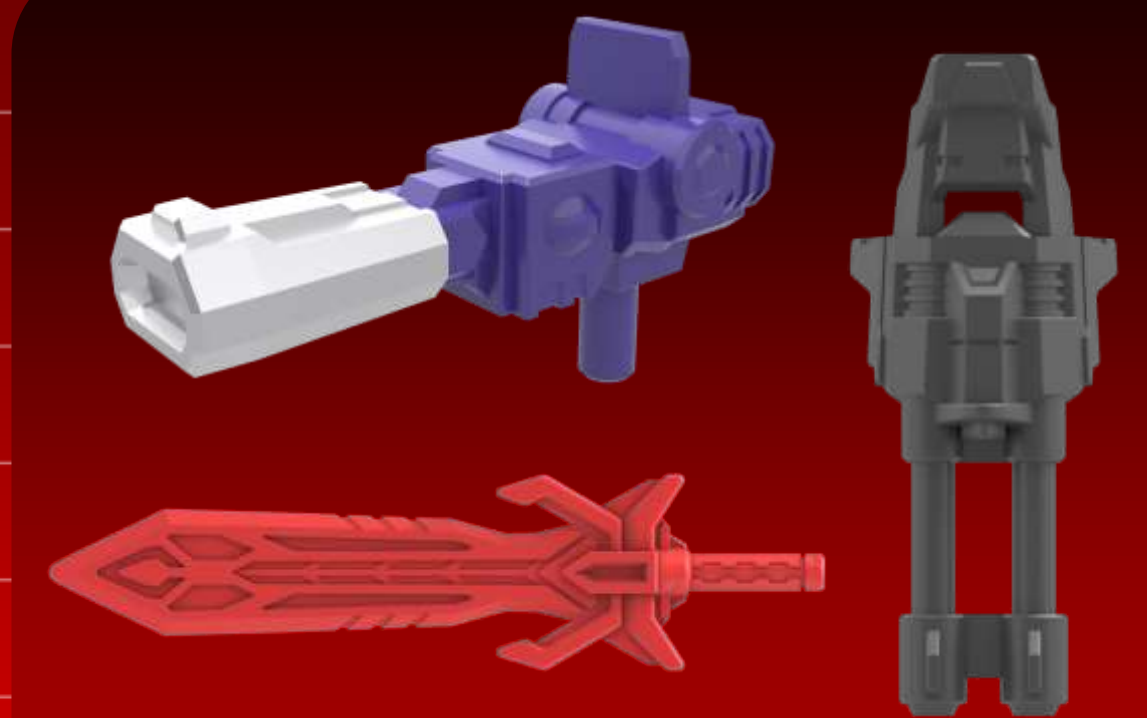

# Transformers GV Series Selling Point Introduction

**01** Genuine License

**03** Classic Image Reinvention

**02** Strong Collectivity

**04** Ultra-high Mobility

**05** 40th Anniversary

**06** Abundant Accessories

Galaxy Version 01 ROLL OUT  
Retail-ready solution

Each Character  
Approx. 10 cm tall

**Galaxy Version 01**  
**Roll OUT**

**TRANSFORMERS** Galaxy Version 01

**9+1 Figures**

*Raise an army of Cybertron robots!*